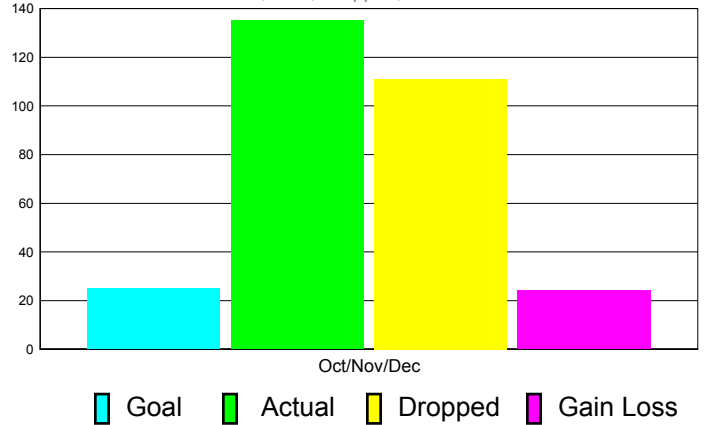

Membership Results 2011-2012

Goal, New, Dropped, Gain/Loss